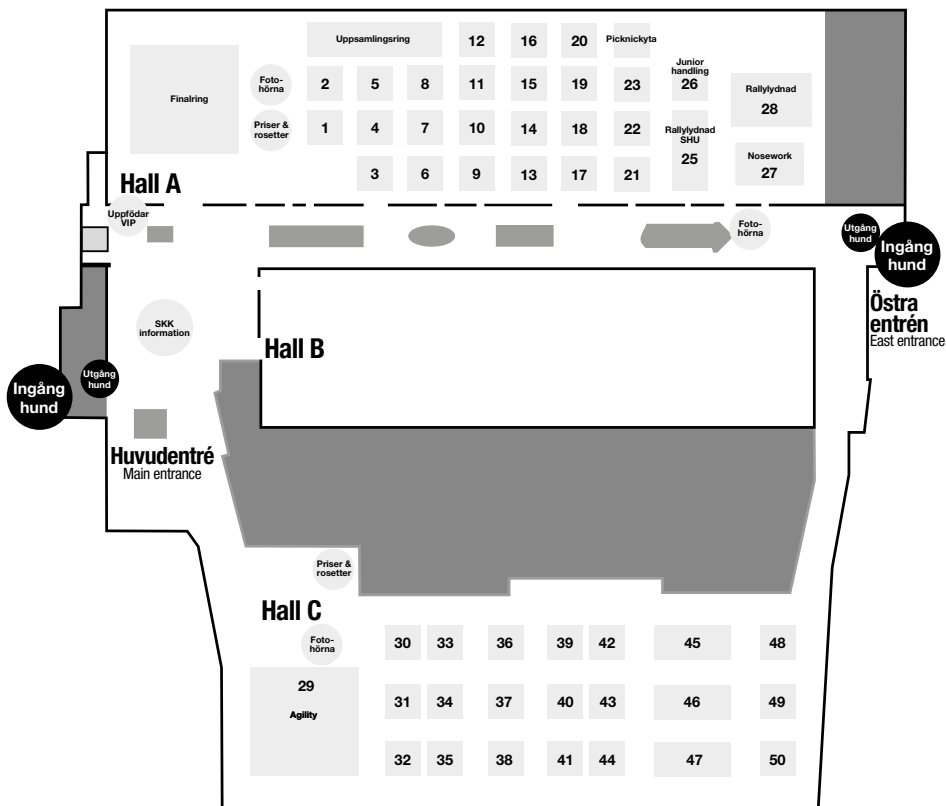

- C Indicate that the dog has to win one more certificate to become a champion
- S Indicate that the dog cannot compete for the certificate

RINGKARTA LÖRDAG

SHOW PLAN SATURDAY

LÖRDAGENS FINALPROGRAM

SATURDAY'S FINAL SHOW